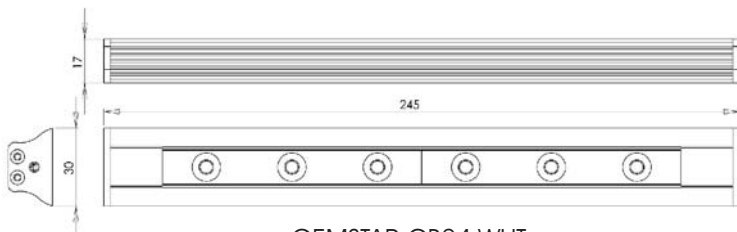

DIMENSIONS DIAGRAMS

Unit: mm

GEMSTAR-CB24-WHT

ColorStars Group

Taiwan Operations:

Color Stars, Inc.

10F, No. 566 Jung Jeng Rd. Sindian City
Taipei County 231, Taiwan, R.O.C.

Tel: +886-2-8667-6600 Fax: +886-2-8667-1400

Email: sales@colorstars.com Website: www.colorstars.com

Headquarters:

ColorStars Group

300 Center Ave., Suite 202
Bay City, MI 48708 USA

Tel: 989-509-5924 Fax: 989-509-5924

Email: sales@colorstars.com Website: www.colorstars.com